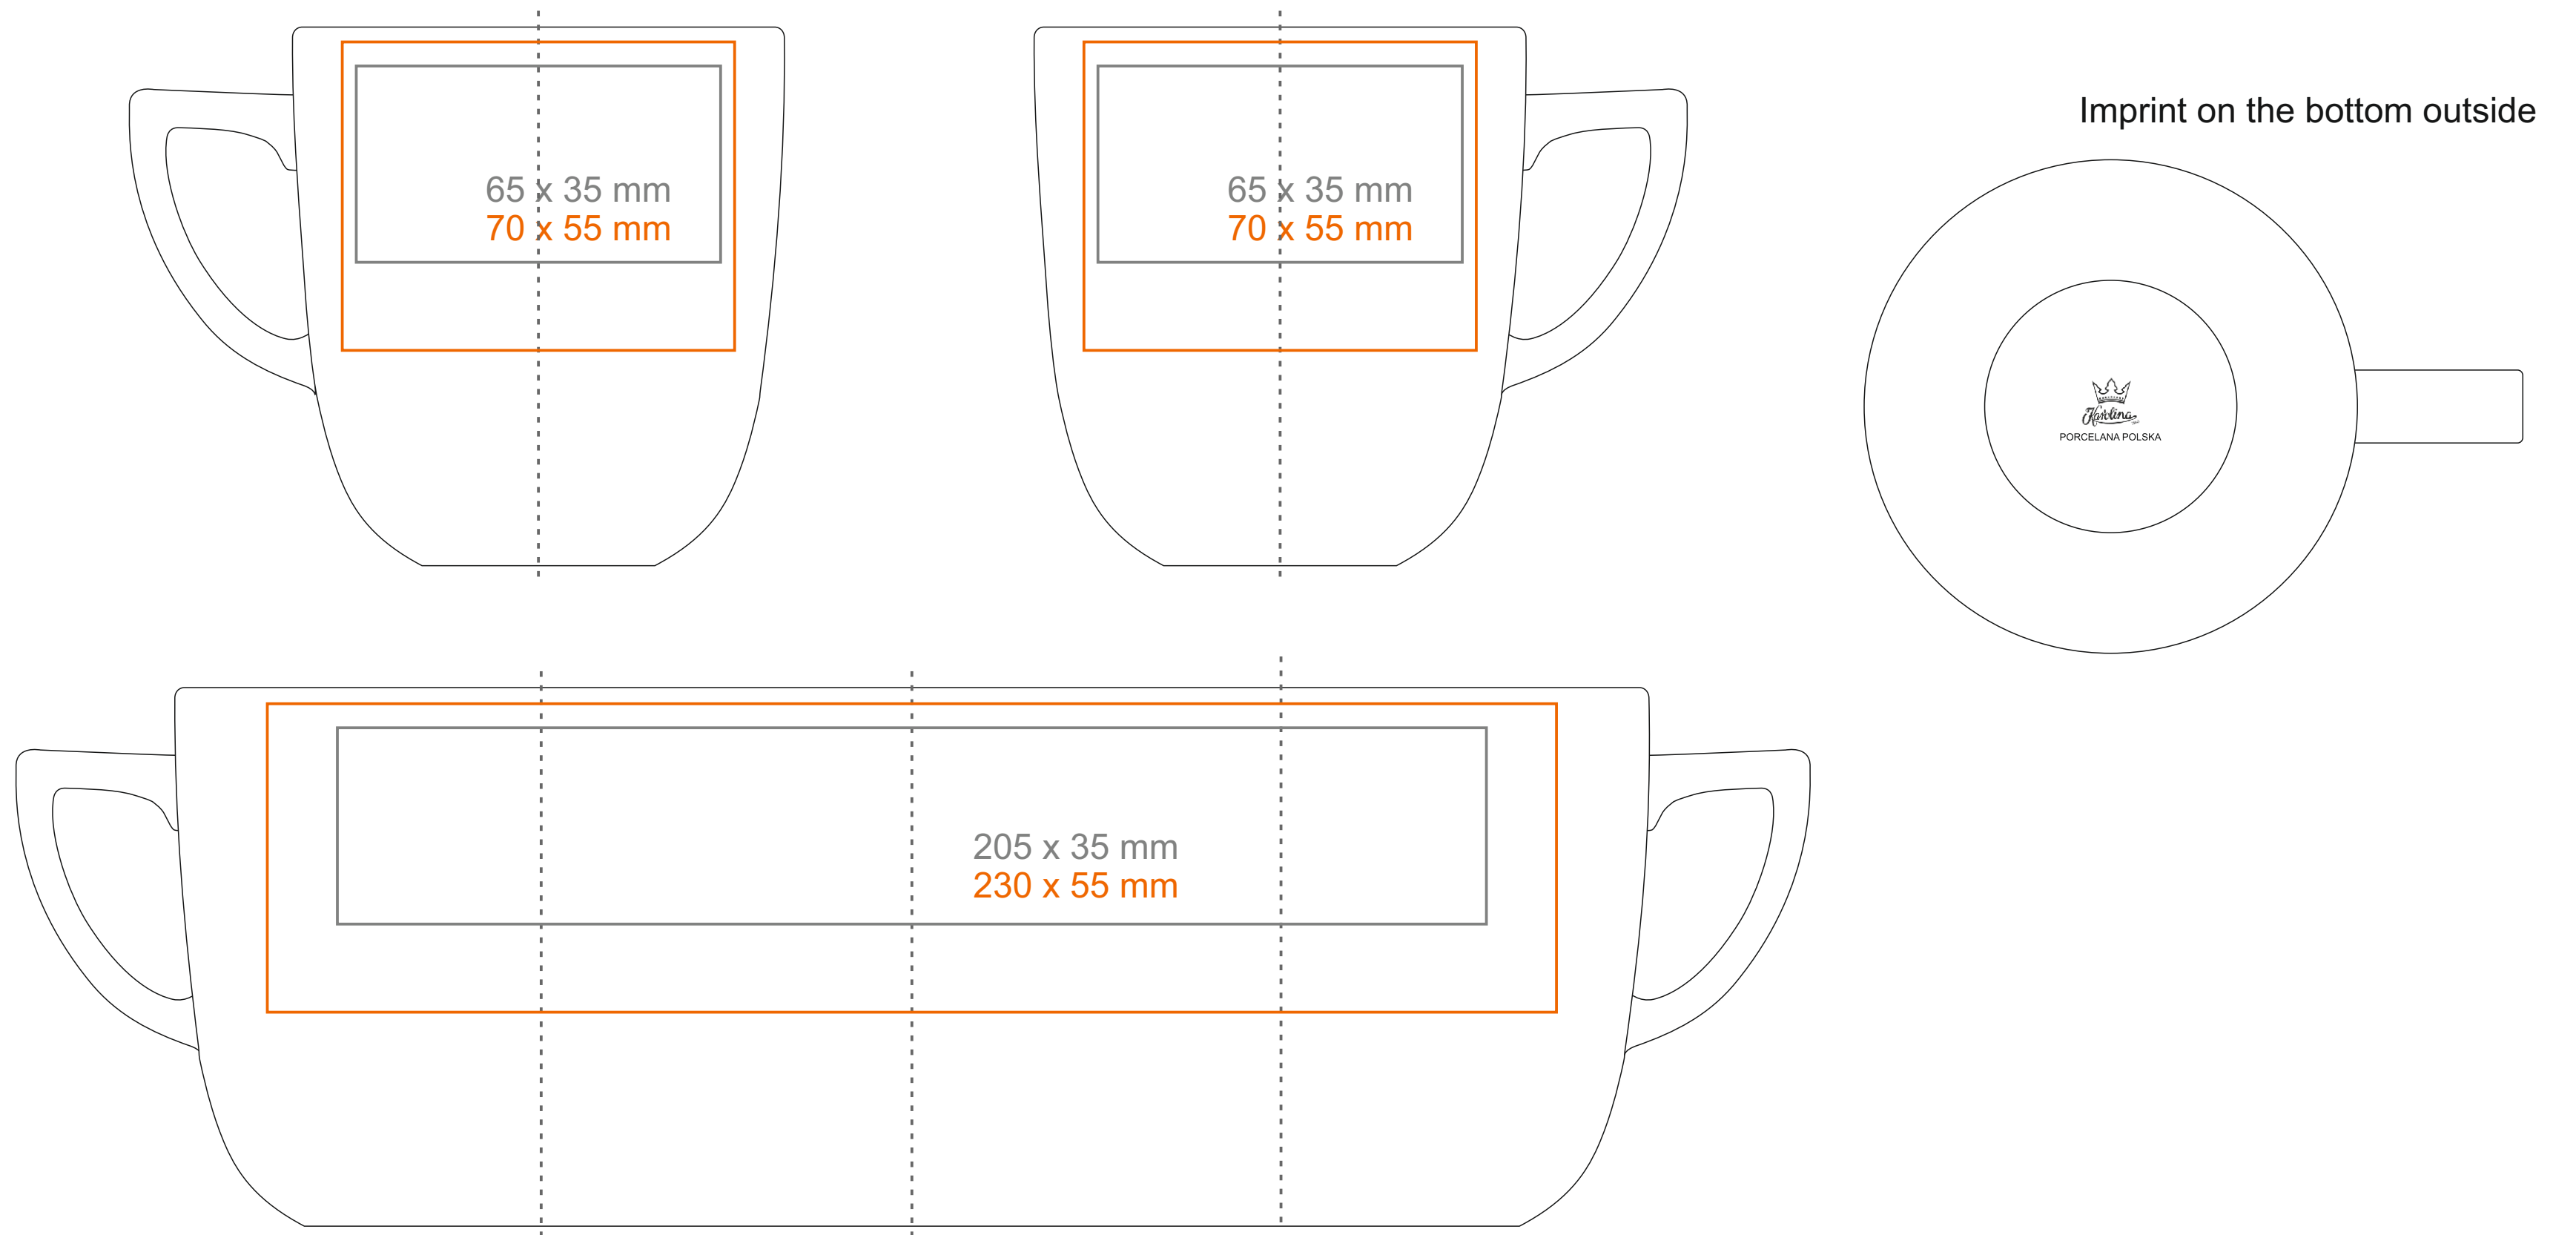

# M538 Maxwell

300 ml / h: 96 mm / Ø 88 mm

Imprint on the handle      50 x 8 mm  
Imprint on the inside      50 x 15 mm  
Imprint on the bottom inside    Ø 30 mm

— Transfer Print  
— Sensitive Touch  
— Direct Print